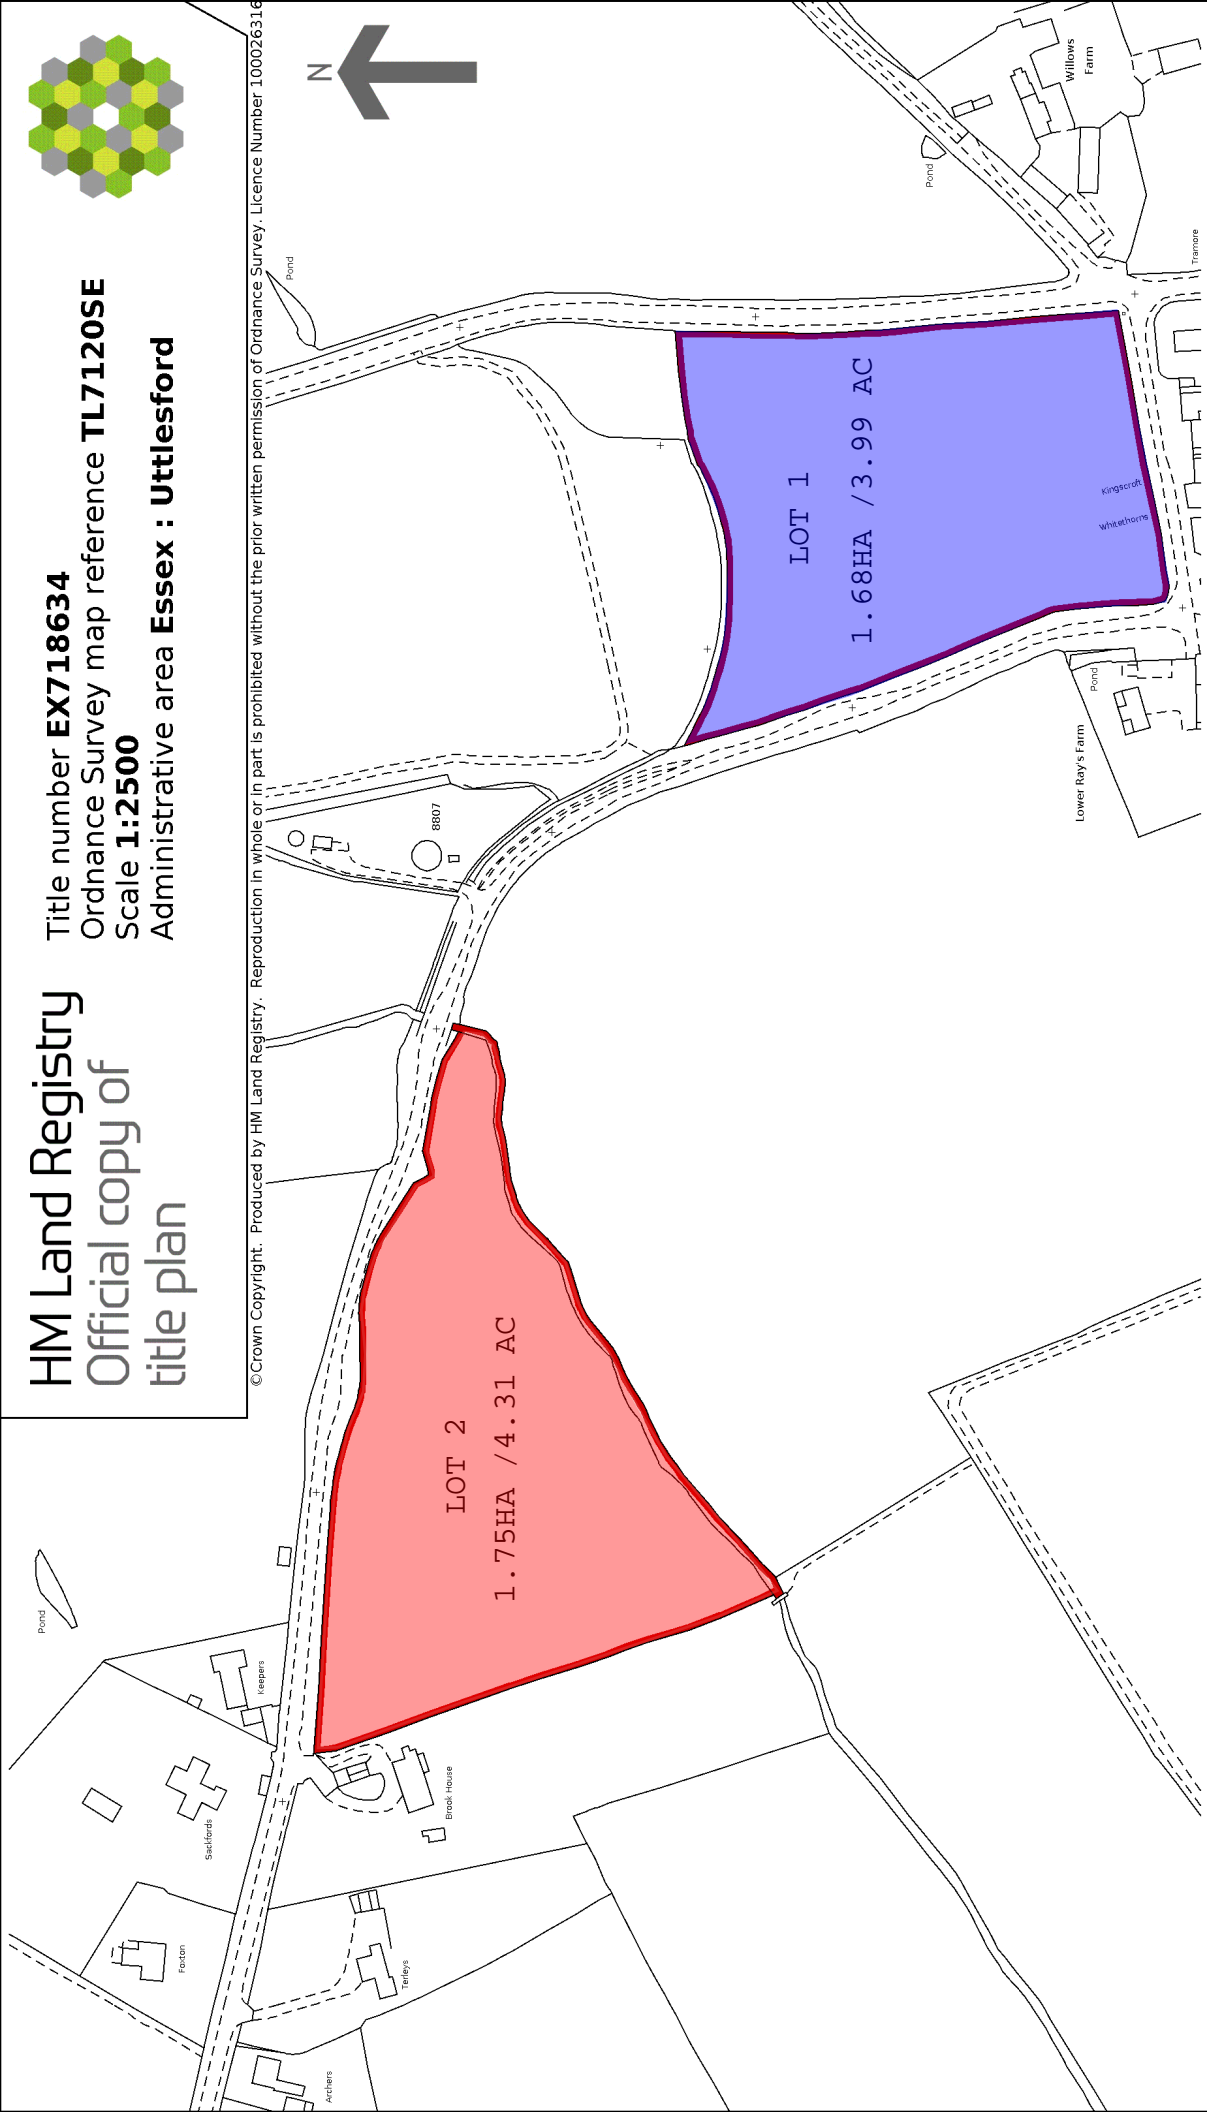

HM Land Registry
 Official copy of
 title plan

Title number **EX718634**
 Ordnance Survey map reference **TL7120SE**
 Scale **1:2500**
 Administrative area **Essex : Uttlesford**

©Crown Copyright. Produced by HM Land Registry. Reproduction in whole or in part is prohibited without the prior written permission of Ordnance Survey. Licence Number 100026316